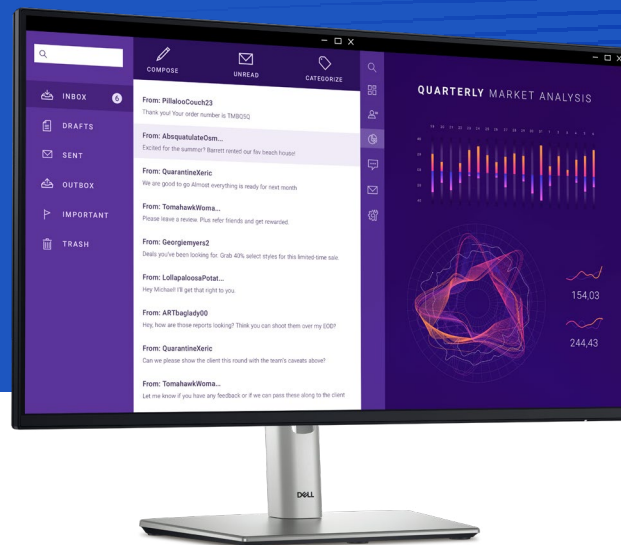

All-day productivity

Dell 24 Monitor | P2425H
Dell 24 Monitor | P2425H without stand¹

The world's # 1 monitor company*

* Dell monitors are #1 Worldwide for 9 years! Source: IDC Worldwide Quarterly PC Monitor Tracker, Q3 2023. From 2014 to 2023.
¹ Product availability may vary by country, please contact your Dell representative for more information.

4-star certified monitor for eye comfort¹

Get enhanced visual comfort and seamless connectivity with this 23.8-in FHD monitor.

Enhanced eye comfort

This monitor achieves TÜV Rheinland® 4-star eye comfort certification – the latest industry standard for eye comfort to help reduce signs of eye fatigue.

Benefit from improved ComfortView Plus, a built-in feature that reduces blue light emission to less than 35% while allowing you to see vibrant colors with 99% sRGB coverage, and 100Hz refresh rate that delivers smoother and sharper motion visuals.