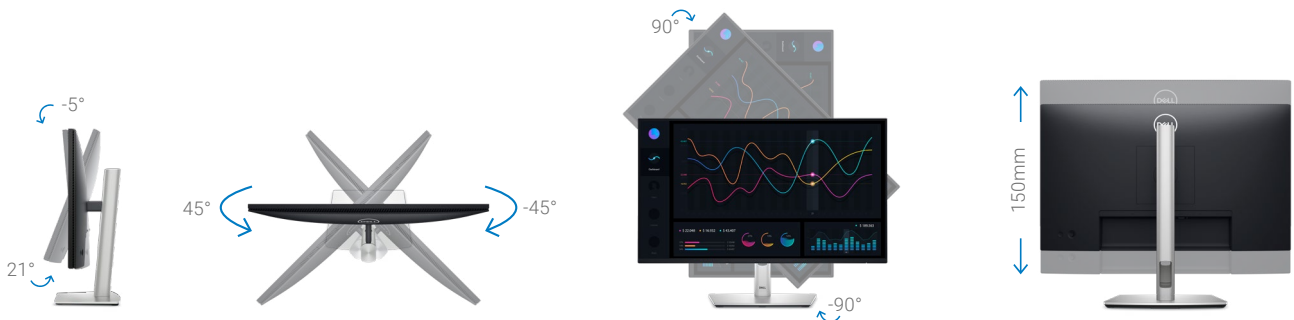

Get a seamless viewing experience and focus on your task with ultra-thin bezel design.

De-clutter your workspace

Free up your desk space with the small monitor base and hide cables from view by tucking them into the riser.¹

Easy-to-use

Navigate the onscreen menu and adjust settings with a convenient joystick control.

Quick access

USB-C downstream port enables fast data transfers and charging of up to 15W of power.

Work comfortably

Experience made-for-you comfort by tilting¹, swiveling¹, pivoting¹ and adjusting the height¹ of your monitor (150mm max).

¹ Not applicable to Dell 24 Monitor – P2425H without stand.

Dell Display Manager