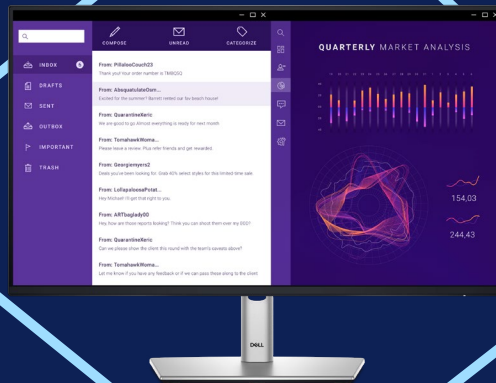

Easy to connect

Connect your accessories across a variety of ports including DisplayPort 1.2, VGA, HDMI and a Quick Access USB-C port that delivers up to 15W of power.

See your work clearly

With In-Plane Switching (IPS) technology, this monitor offers a wide 178°/178° viewing angle, so you can view your work with consistent color and image quality from virtually any angle.

Get deeper blacks and brighter whites with 1500:1 contrast ratio.

¹ Based off TÜV Rheinland® eye comfort certification.

Enhanced eye comfort

Stay productive while ensuring eye comfort. The 100Hz refresh rate delivers smooth motion visuals, and improved ComfortView Plus reduces harmful low blue light emissions while allowing you to see vibrant colors with 99% sRGB coverage.

A better view from anywhere

See consistent images across wide viewing angles enabled by In-Plane Switching (IPS) technology and detailed images with 1500:1 contrast ratio on this FHD monitor.

Multi-task with ease