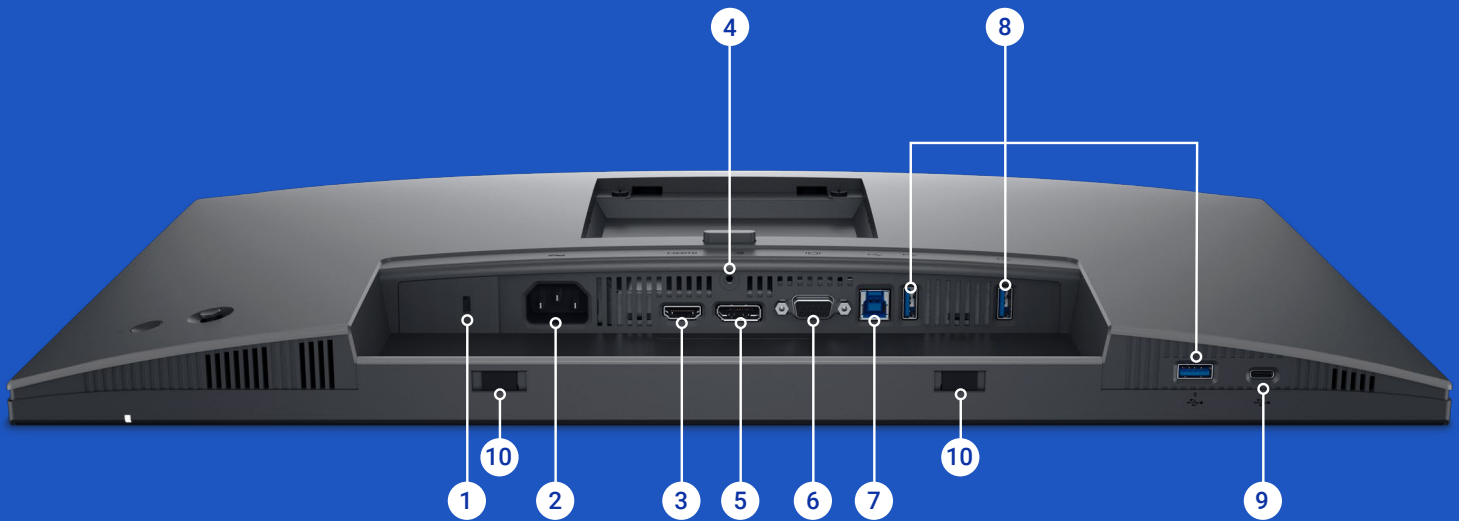

[Download Dell Display Manager](#)

Ports & Slots

- 1** Security lock slot¹
- 2** Power connector
- 3** HDMI
- 4** Stand-lock
- 5** DisplayPort 1.2
- 6** VGA

- 7** USB 3.2 Gen1 Type-B upstream
- 8** USB 3.2 Gen1 Type-A downstream (3)
- 9** USB 3.2 Gen1 Type-C downstream (PD of up to 15W)
- 10** Soundbar slots